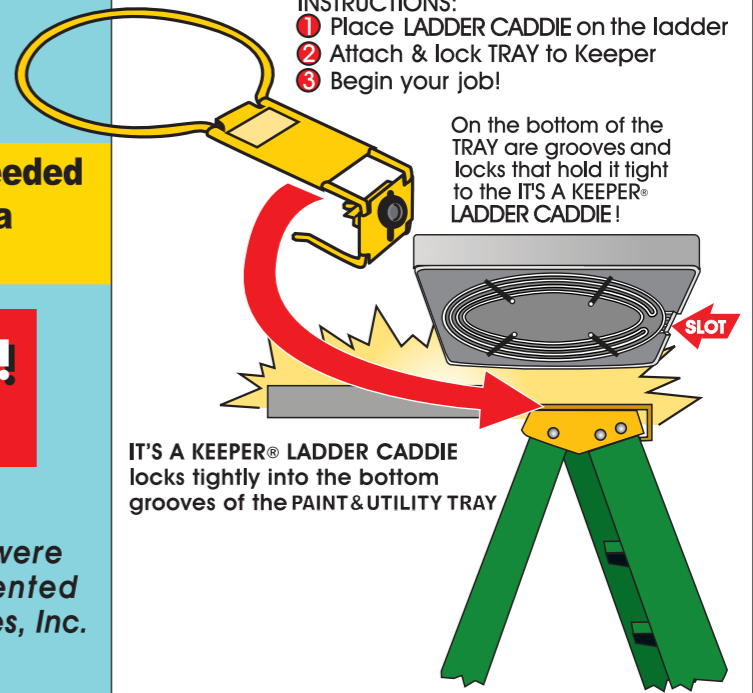

**IT'S A
KEEPER®**
TIME-SAVING TOOLS

PAINT & UTILITY TRAY

OUR PAINT & UTILITY TRAY HAS A MULTITUDE OF USES

 **Our PAINT & UTILITY TRAY Speeds Up the Job and the New PAINT & UTILITY TRAY LINER Makes Every Clean-Up a Snap!**

Note:

An IT'S A KEEPER® LADDER CADDIE is needed to attach the PAINT & UTILITY TRAY on a standard ladder as shown.

MAKE YOUR CLEAN-UP EASY!
Purchase Extra TRAY Liners

- INSTRUCTIONS:
- 1 Place LADDER CADDIE on the ladder
 - 2 Attach & lock TRAY to Keeper
 - 3 Begin your job!